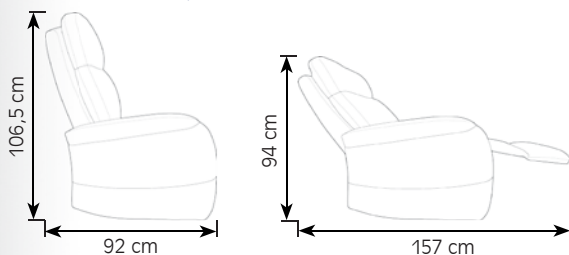

DIMENSIONI/DIMENSIONS

Voltaggio/Voltage:	220-240V 50/60Hz
Consumo/Power Consumption:	72 Watt
2 Batterie emergenza	
2 emergency batteries:	9 V DC
Larghezza/Width:	90 cm
Peso massimo sopportato	
Maximum user's weight:	120 Kg
Programmi/Programs:	3
Timer:	15 min