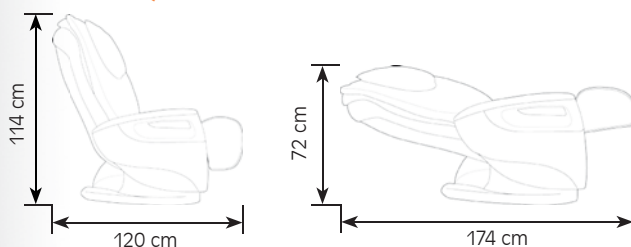

### DIMENSIONI/DIMENSIONS

Voltaggio/Voltage:	220V 50/60Hz
Consumo/ Power Consumption:	200 Watt
Larghezza/Width:	70 cm
Peso/Weight:	61Kg
Peso massimo sopportato Maximum user's weight:	120 Kg
Programmi/Programs:	3